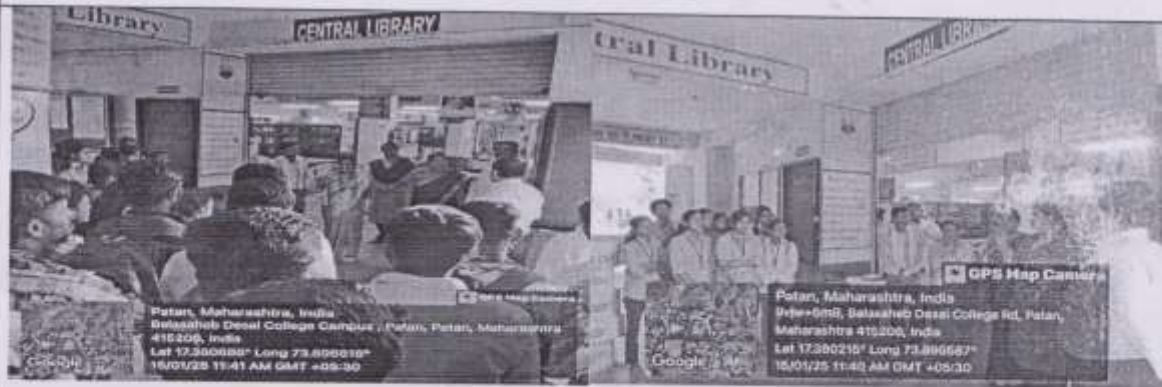

Department of English & Library 2024-25

Name of the Activity - *"Enrich Your Vocabulary and Refine Your Thoughts"*

Day & Date - Wednesday , 15/01/2025 to 15/02/2025

Venue - Central Library

Inauguration Ceremony- Prin. Dr. S. D. Pawar, Dr.H.V.Kate, Mr.Anil Patil, Mrs.S.A.Kirpekar, Mrs.S.S.Jadhav, Mr.V.K.Sapkal